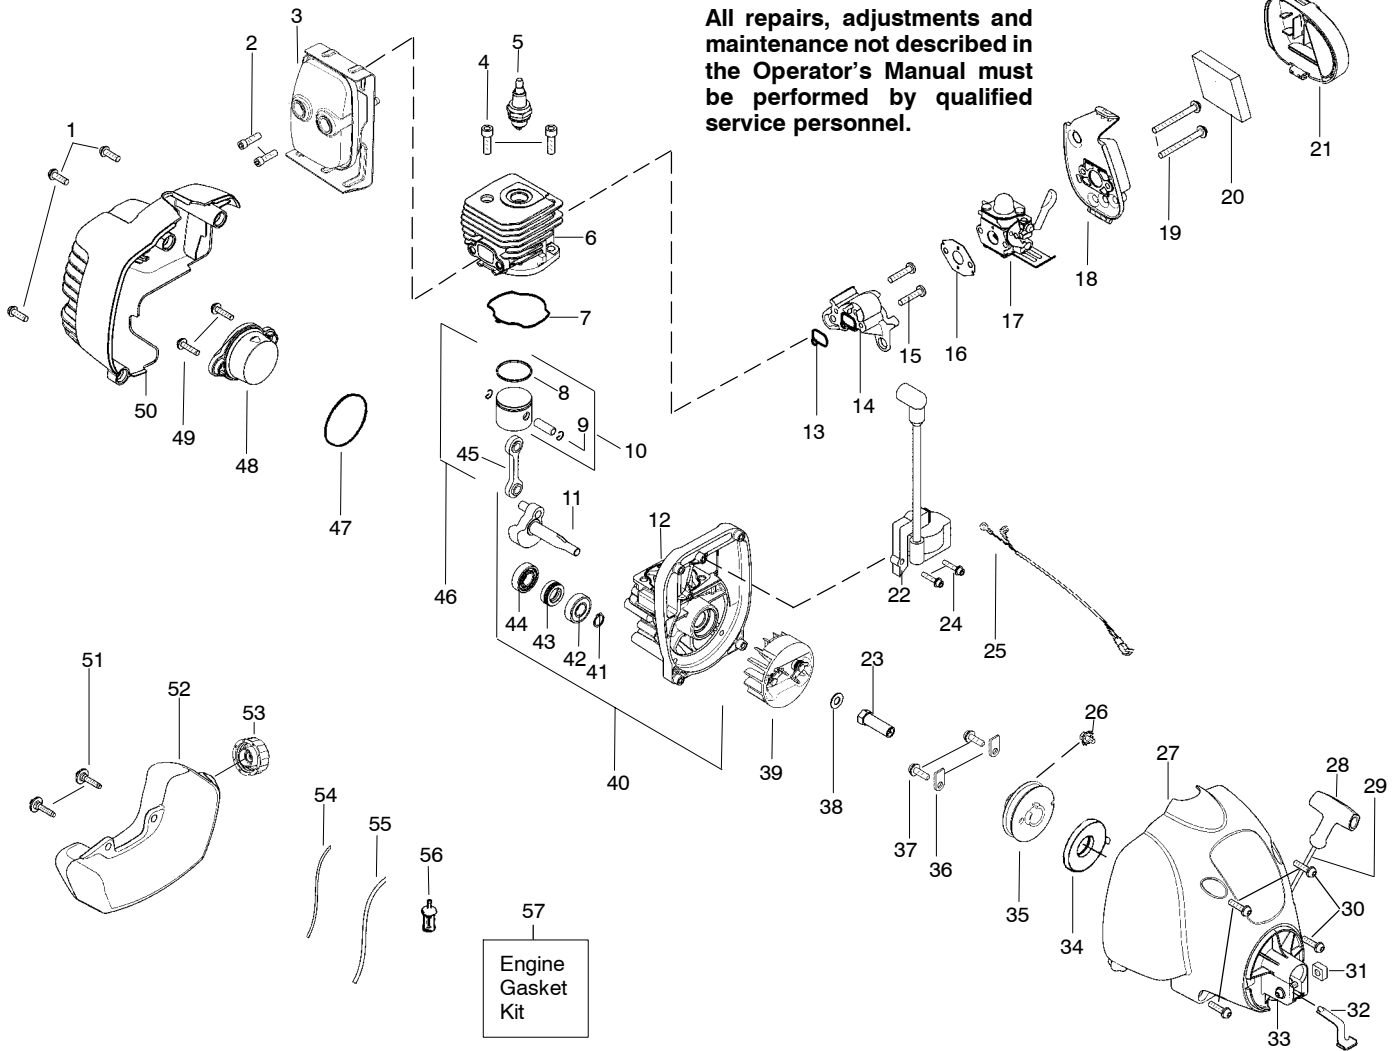

⚠ WARNING
All repairs, adjustments and maintenance not described in the Operator's Manual must be performed by qualified service personnel.

Ref.	Part No.	Description	Ref.	Part No.	Description	Ref.	Part No.	Description
1.	530015880	Screw	21.	530057584	Cover-Air Box	45.	530069945	Assy-Connecting Rod
2.	530058982	Bolt- Muffler	22.	530039223	Ignition Module	46.	530071785	Kit-Piston/Rod Assy
3.	530059826	Assy- Muffler/Shield (Incl. 2)	23.	530038604	Coupling-Drive			(Incl. 10 & 45)
4.	530015953	Screw-Cylinder	24.	530016357	Screw	47.	530071750	O-Ring-C'case (kit)
5.	952030249	Spark Plug (RCJ 6Y)	25.	530049018	Assy-Harness	48.	530057954	Assy-Plug (incl.47)
6.	530012541	Cylinder	26.	530016392	Screw	49.	530016386	Screw
7.	530071750	Seal-Cylinder (kit)	27.	530058600-01	Assy.-Fan Hsg	50.	530057580-01	Shroud-Rear
8.	530055120	Piston Ring	28.	530027569	Handle-Starter	51.	530016431	Retainer-Tank
9.	530015162	Retainer-Piston Pin	29.	530071767	Kit - Rope	52.	530058712	Assy-Fuel Tank (incl.
10.	530071833	Kit - Piston (Incl. 8, 9)	30.	530015810	Screw			filter, lines & fuel cap)
11.	530057829	Assy-Crankshaft	31.	530016124	Nut	53.	530014347	Assy-Fuel Cap
12.	530012582	Assy-Crankcase (Incl. 42-44)	32.	530057588	Clip-Spring	54.	530069247	Kit-Fuel Line (Small)
13.	530071750	Seal-Cyl/Carb.(kit)	33.	530016430	Screw	55.	530069216	Kit-Fuel Line (Large)
14.	530057547	Adapter-Carb.	34.	530042085	Spring-Starter	56.	530095646	Assy-Fuel Pickup
15.	530016309	Screw	35.	530071786	Kit-Pulley-Starter	57.	530071750	Kit-Engine Gasket (Incl. 7,13,16,47)
16.	530071750	Gasket-Carb. (kit)	36.	530027523	Retainer-Pulley			
17.	530071822	Kit-Carb.(C1U-W24)	37.	530015775	Screw			
(Note: Repair kits are not available for this carburetor)			38.	530015828	Washer-Flat			
18.	530059267	Air Box	39.	530054115	Assy-Flywheel			
19.	530016429	Screw	40.	530071768	Assy-C'case & C'shaft (Incl. 11,12,41)			
20.	530057781	Foam-Air Filter	41.	530015941	Retain. Ring-C'shaft			
			42.	530055728	Outer Bearing			
			43.	530019264	Seal			
			44.	530032125	Inner Bearing			